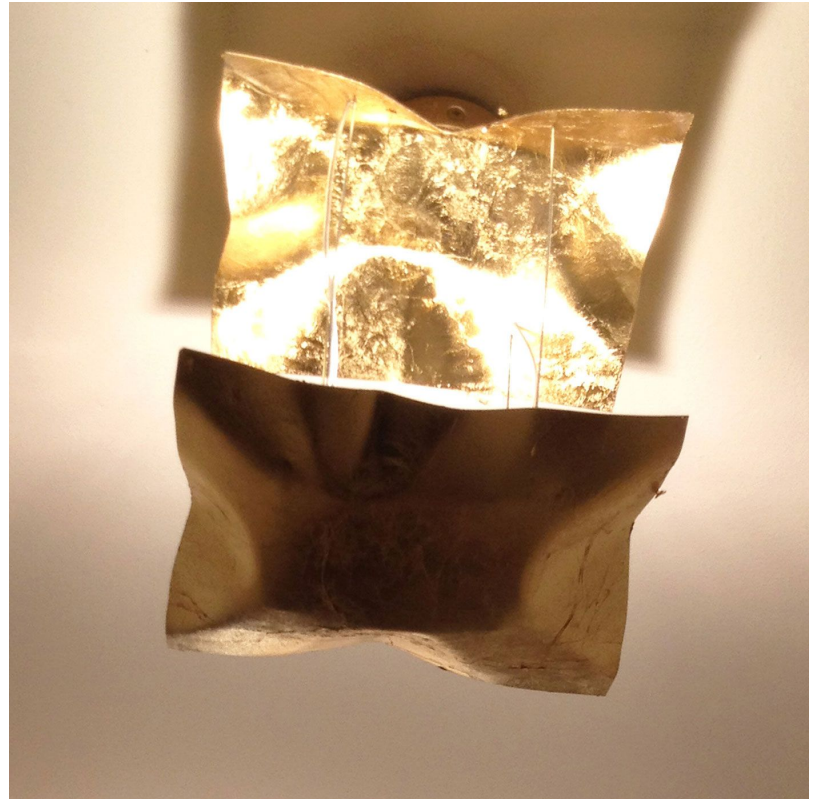

PROJECT
TYPE
SPECIFIER
QUANTITY
DATE

CRASH SURFACE

D132109-

base number Finish
Options

1. To build a product code in our configurator select the specify button on the base model # product page
2. To build a manual product code on this datasheet choose from the options listed below in blue font and add the suffix to the base model #

GENERAL

Series: Crash
Brand: Knikerboker
Division: Design
Mounting Type: Surface
Mounting Location: Ceiling
Subcategory: Pendant

PHYSICAL

Shape: Abstract
Length (mm): 200
Length (in): 7 ⁷/₈
Width (mm): 200
Width (in): 7 ⁷/₈
Height (mm): 250
Height (in): 9 ¹³/₁₆
Light Distribution: Indirect
Fixture Finish: [BFM](#) / [BRL](#) / [BRW](#) / [CLF](#) / [CLM](#) / [CLW](#) / [GLF](#) / [GLM](#) / [GLW](#) / [MBK](#) / [SLF](#) / [SLM](#) / [SLW](#) / [WHI](#)
Fixture Material: Metal

ELECTRICAL

Lamp Type: LED
Input Wattage (W): 10.5
Total Output Wattage (W): 10
Dimming: Tri-Mode (Non-Dimming and Phase Dimming (120Vac only) and 0-10V Dimming)
Driver Included: Yes
Driver Location: Integrated
Driver Type: Constant Current - Universal
Driver Class: Class 2
Input Voltage (V): 120 - 277
Constant Current (MA): 250
Upon Request: 0-10Vdc Dimming / Phase dimming @120Vac only / Non-dimming 120/277Vac

LED

Number of LEDs: 1
Color Temperature (°K): 3000
Max. Delivered Lumen (lm): 1100
CRI: >85 CRI
Lamp Life (hrs): 50000

OPTICAL

RATINGS AND CERTIFICATIONS

Certified By: Certified for North American Standards
IP rating: IP20

200mm 7 7/8"

200mm 7 7/8"