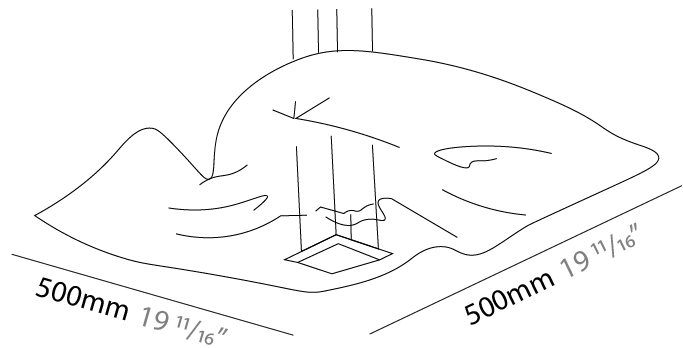

CRASH SUSPENSION

D131425-

base number _____
Finish Options _____

1. To build a product code in our configurator select the specify button on the base model # product page
2. To build a manual product code on this datasheet choose from the options listed below in blue font and add the suffix to the base model #

GENERAL

Series: Crash
Brand: Knikerboker
Division: Design
Mounting Type: Suspension
Mounting Location: Ceiling
Subcategory: Pendant

PHYSICAL

Shape: Abstract
Length (mm): 500
Length (in): 19 ¹¹/₁₆"
Width (mm): 500
Width (in): 19 ¹¹/₁₆"
Extension (mm): 2000
Extension (in): 78 ³/₄"
Light Distribution: Indirect
Fixture Finish: BFM / BRL / BRW / CLF / CLM / CLW / GLF / GLM / GLW / MBK / SLF / SLM / SLW / WHI
Fixture Material: Metal
Cable Details: 4 Steel Cable 2000mm / 78 3/4" - Silicon Cable 2000mm / 78 3/4"

ELECTRICAL

Lamp Type: LED
Input Wattage (W): 10.5
Total Output Wattage (W): 10
Dimming: Tri-Mode (Non-Dimming and Phase Dimming (120Vac only) and 0-10V Dimming)
Driver Included: Yes
Driver Location: Integrated
Driver Type: Constant Current - Universal
Driver Class: Class 2
Input Voltage (V): 120 - 277
Constant Current (MA): 250
Upon Request: 0-10Vdc dimming / Phase dimming @120Vac / 277Vac

LED

Color Temperature (°K): 3000
Max. Delivered Lumen (lm): 1100
CRI: >85 CRI
Lamp Life (hrs): 50000

OPTICAL

RATINGS AND CERTIFICATIONS

Certified By: Certified for North American Standards
IP rating: IP20