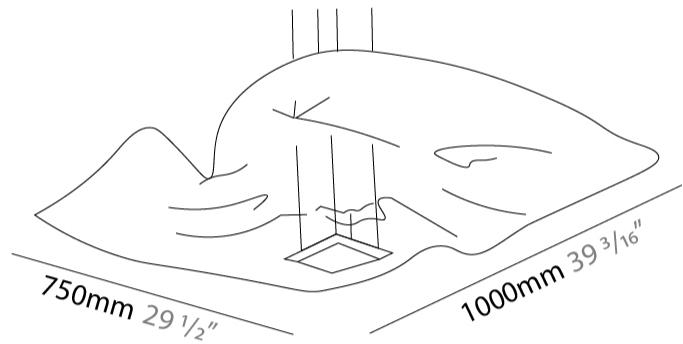

CRASH SUSPENSION

D131439-

base number   Finish
Options

1. To build a product code in our configurator select the specify button on the base model # product page
2. To build a manual product code on this datasheet choose from the options listed below in blue font and add the suffix to the base model #

GENERAL

Series: Crash
Brand: Knikerboker
Division: Design
Mounting Type: Suspension
Mounting Location: Ceiling
Subcategory: Pendant

PHYSICAL

Shape: Abstract
Length (mm): 1000
Length (in): 39 3/8
Width (mm): 750
Width (in): 29 1/2
Max. Overall Height (mm): 2000
Max. Overall Height (in): 78 3/4
Light Distribution: Indirect
Fixture Finish: [BFM](#) / [BRL](#) / [BRW](#) / [CLF](#) / [CLM](#) / [CLW](#) / [GLF](#) / [GLM](#) / [GLW](#) / [MBK](#) / [SLF](#) / [SLM](#) / [SLW](#) / [WHI](#)
Fixture Material: Metal
Cable Details: 4 Steel Cable 2000mm / 78 3/4" - Silicon Cable 2000mm / 78 3/4"

ELECTRICAL

Lamp Type: LED
Input Wattage (W): 10.5
Total Output Wattage (W): 10
Dimming: Tri-Mode (Non-Dimming and Phase Dimming (120Vac only) and 0-10V Dimming)
Driver Included: Yes
Driver Location: Integrated
Driver Type: Constant Current - Universal
Driver Class: Class 2
Input Voltage (V): 120 - 277
Constant Current (MA): 250
Upon Request: 0-10Vdc dimming / Phase dimming @120Vac / 277Vac

LED

Number of LEDs: 1
Color Temperature (°K): 3000
Max. Delivered Lumen (lm): 2200
CRI: >85 CRI
Lamp Life (hrs): 50000

OPTICAL

RATINGS AND CERTIFICATIONS

Certified By: Certified for North American Standards
IP rating: IP20